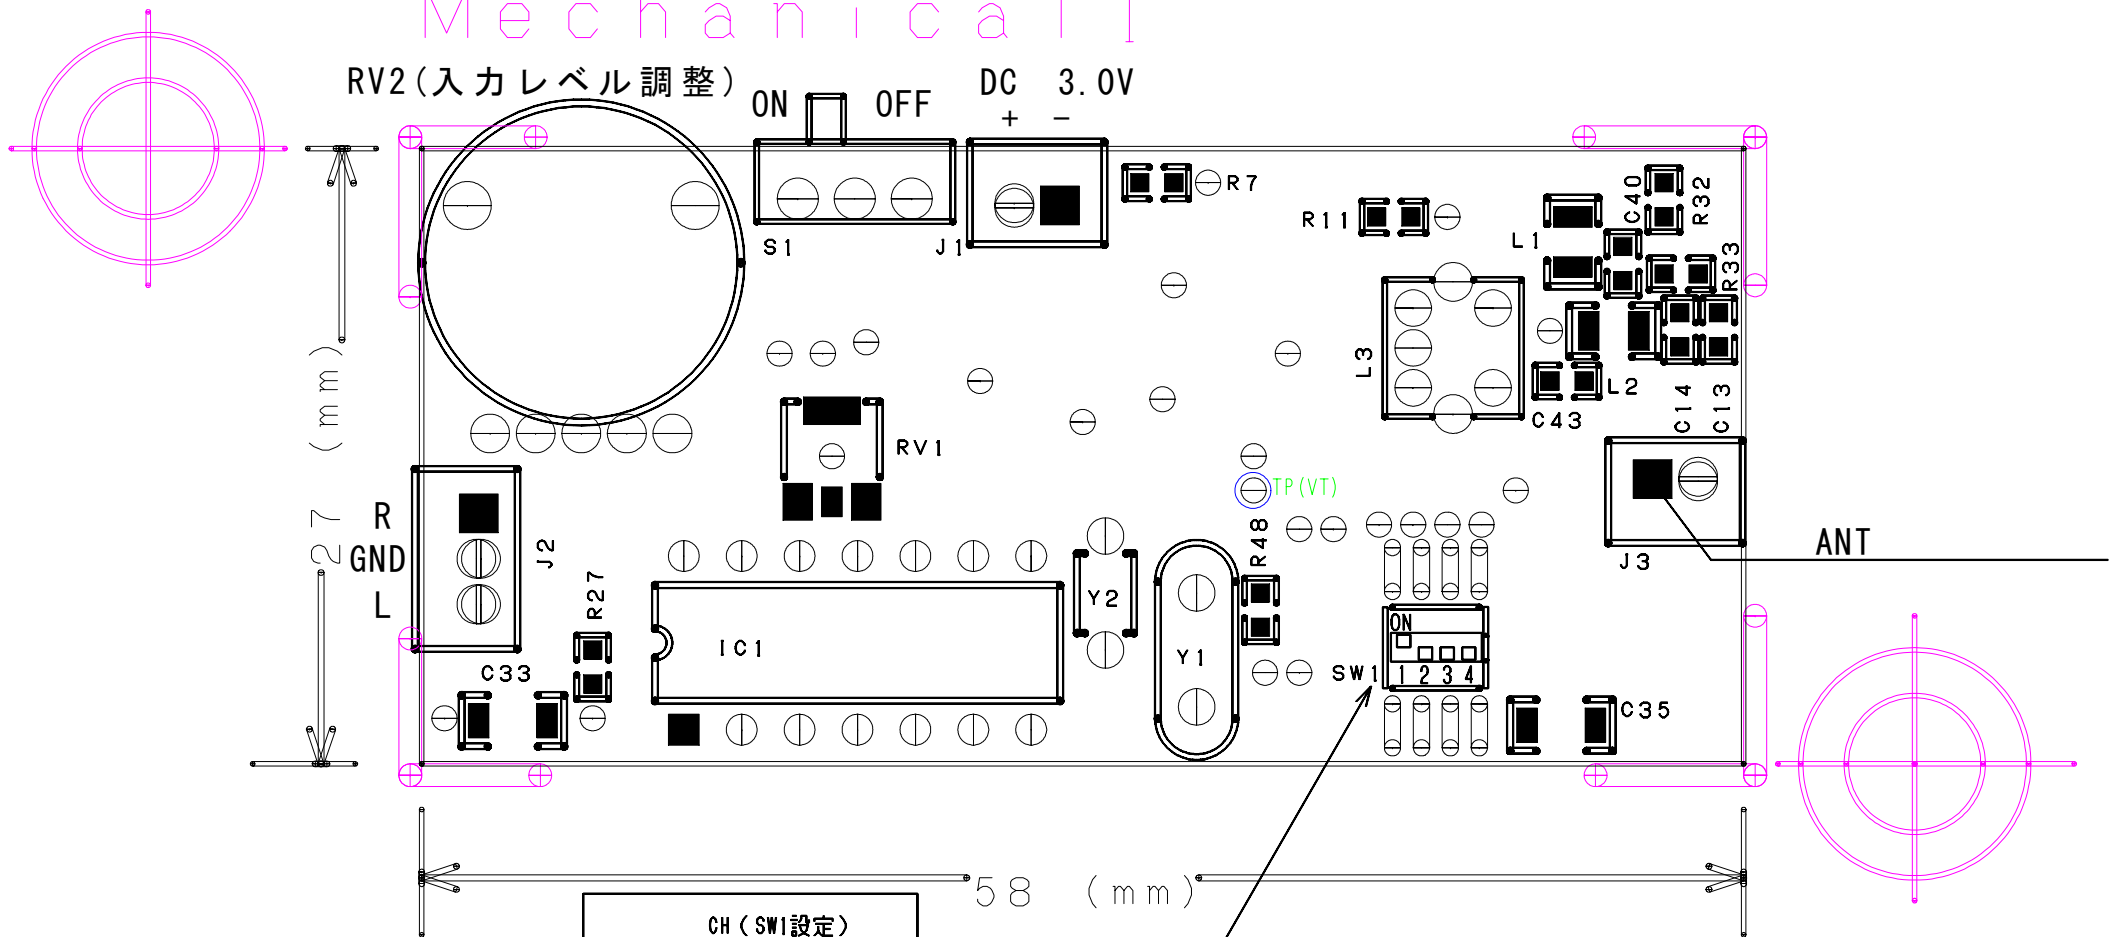

Title minitx04.sch		Radio Technica 201-0001	RTC
Size: A4	Number: 1	Revision: 14	
File: C:\CLIENT\SCH3\PTSCH\FMMINITX04.SCH Time: 19:18:05 Sheet 1 of 1			

MINITX4 TOP View

Mechanical 1

CH (SW1設定)

		1	2	3	4
84.20MHz	CH1	ON	OFF	OFF	OFF
84.25MHz	CH2	OFF	ON	OFF	OFF
84.35MHz	CH3	ON	ON	OFF	OFF
84.44MHz	CH4	OFF	OFF	ON	OFF
84.50MHz	CH5	ON	OFF	ON	OFF
84.58MHz	CH6	OFF	ON	ON	OFF
84.70MHz	CH7	ON	ON	ON	OFF
84.80MHz	CH8	OFF	OFF	OFF	ON
84.95MHz	CH9	ON	OFF	OFF	ON
85.00MHz	CH10	OFF	ON	OFF	ON